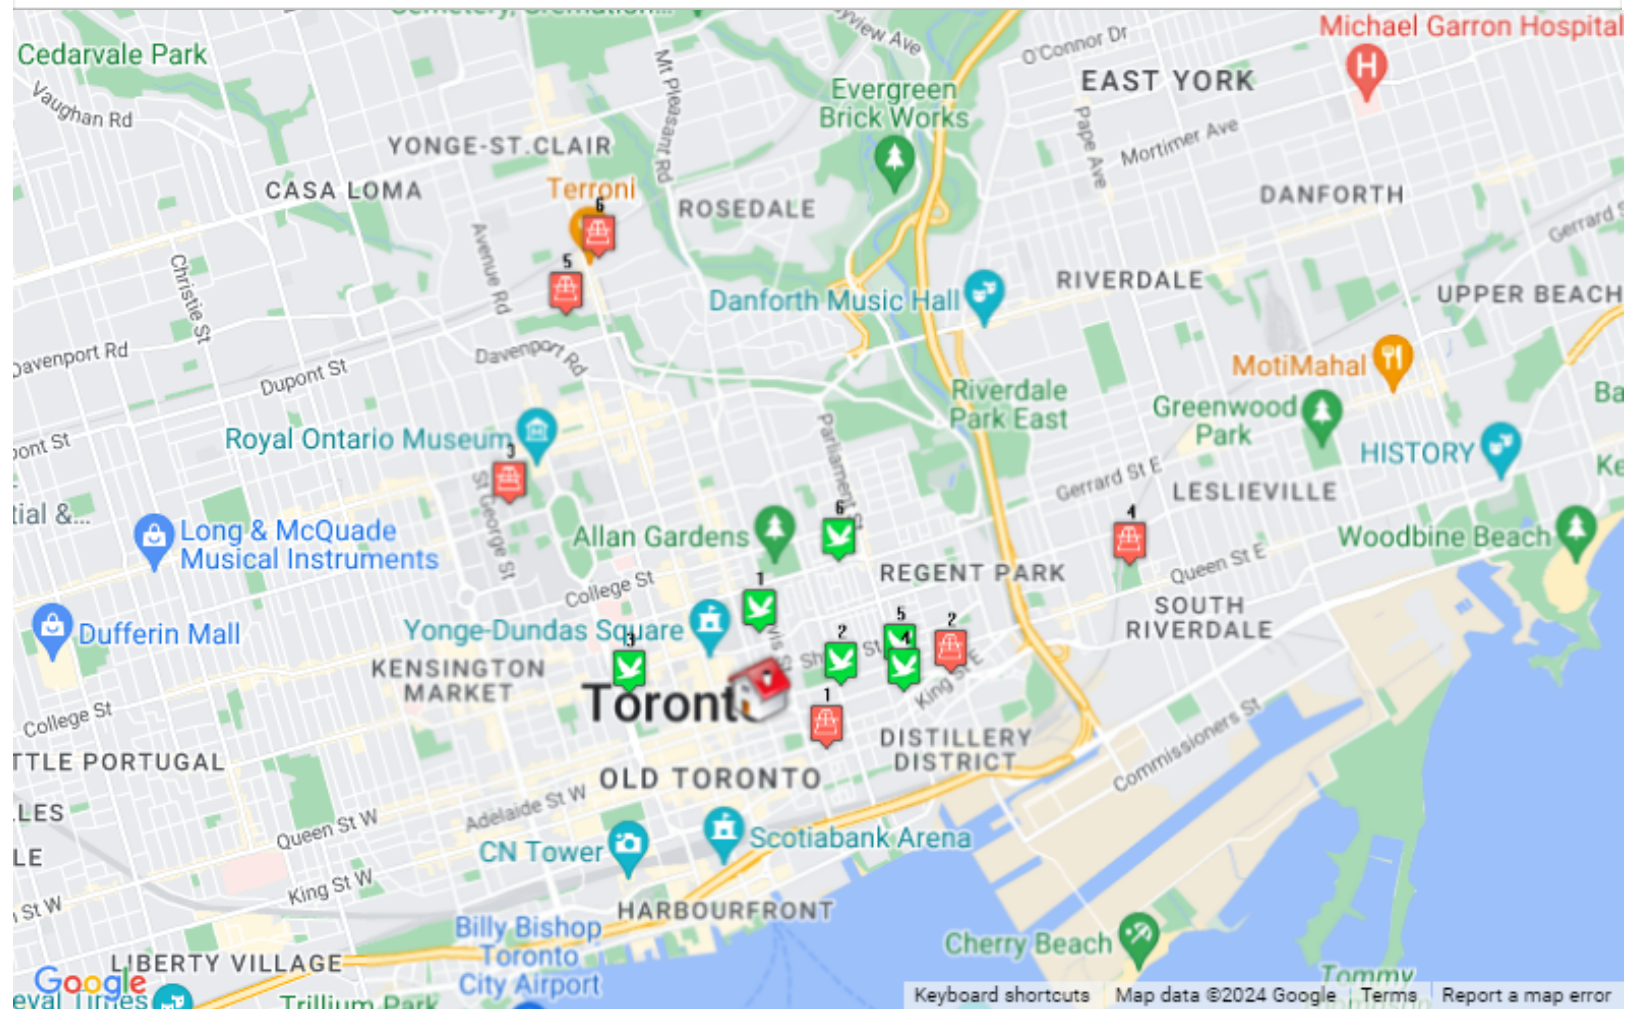

## What is in your neighbourhood?

Schools  
Groceries  
Shopping  
Dry Cleaners  
Veterinarians

Medical  
Banks  
Tennis  
Child Care  
Ice Rinks

And more.....

## Salons / Spas

1. MOOI  
98 Church Street, Toronto  
Dist.: 0.09 km
2. D'S Beauty Studio  
98 Church Street, Toronto  
Dist.: 0.09 km
3. Court Inks  
40 Richmond Street East, Toronto  
Dist.: 0.10 km
4. Lashes by Keiko/ SAKURA LASHES  
40 Richmond Street East, Toronto  
Dist.: 0.10 km
5. Violet & Co.  
40 Richmond Street East, Toronto  
Dist.: 0.10 km
6. One O Five Hair Studio & Spa  
105 Victoria Street, Toronto  
Dist.: 0.14 km

## Tennis Courts

1. Mimico Tennis Club  
29 George St, Toronto  
Dist.: 0.49 km
2. Moss Park Tennis Courts  
Moss Park, Toronto  
Dist.: 1.33 km
3. Trinity  
44 Devonshire Place, Toronto  
Dist.: 2.26 km
4. Jimmie Simpson Park Tennis Courts  
Jimmie Simpson Park, Toronto  
Dist.: 2.72 km
5. Ramsden Park Tennis Courts  
Ramsden Park, Toronto  
Dist.: 3.05 km
6. Toronto Lawn Tennis Club  
44 Price St, Toronto  
Dist.: 3.32 km