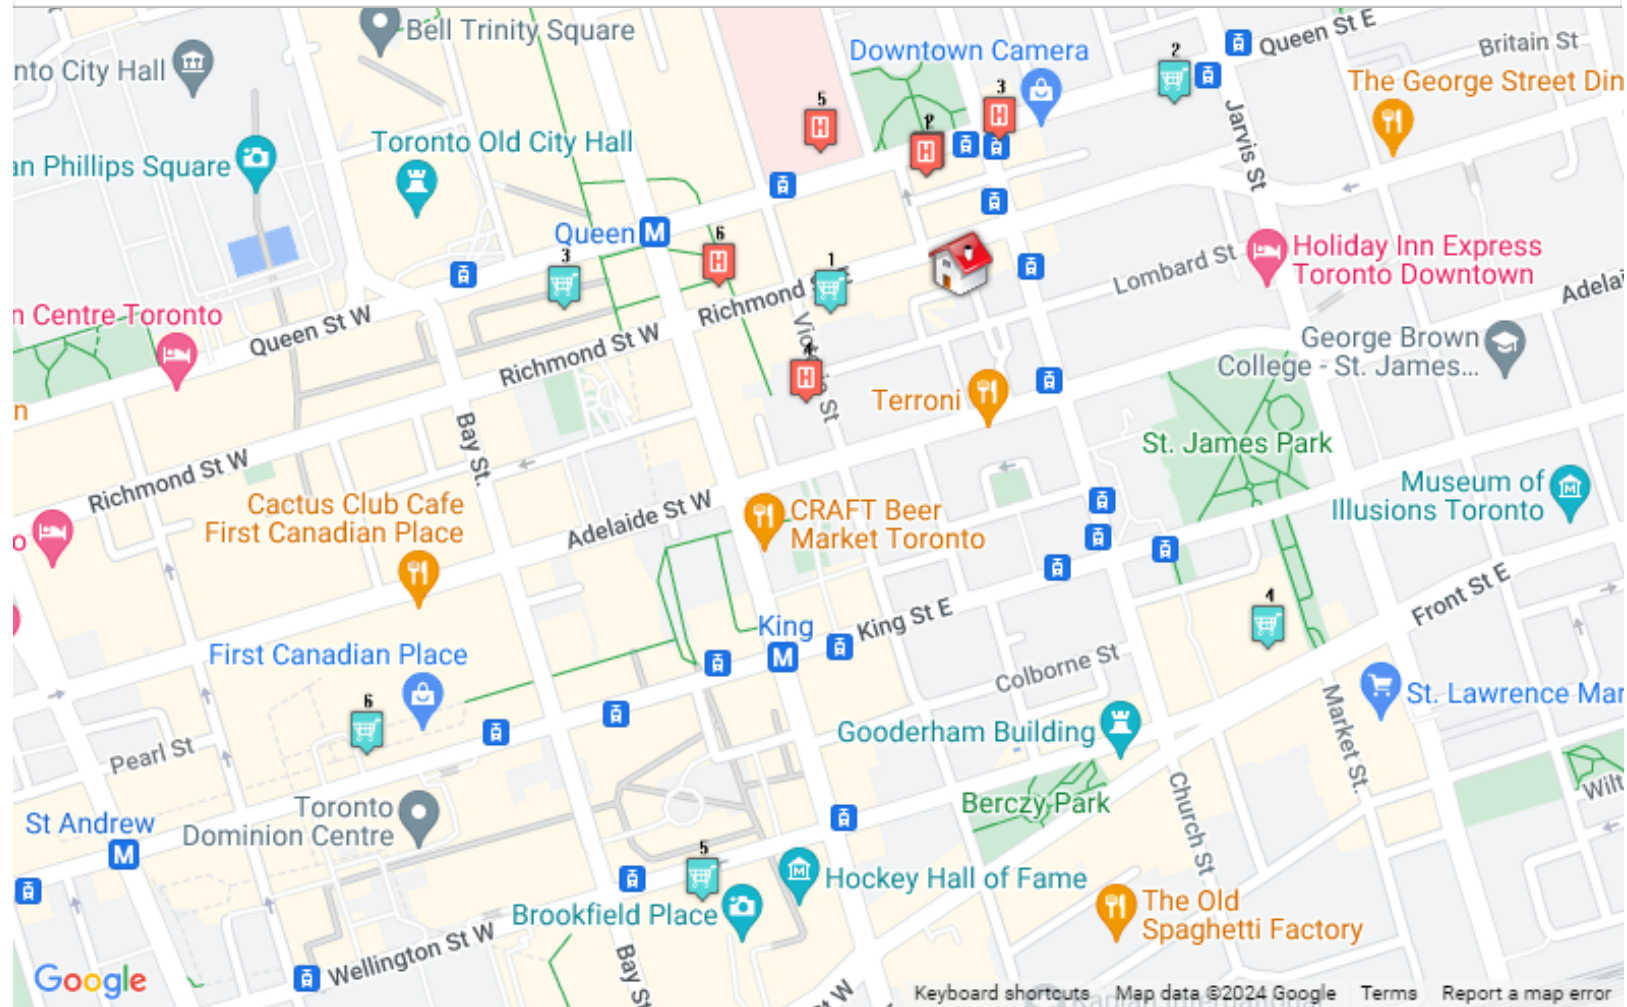

## Grocery Stores

1. Rabba Fine Foods  
85 Victoria Street, Toronto  
Dist.: 0.11 km
2. Super Parsian  
125 Queen Street East, Toronto  
Dist.: 0.25 km
3. Saks Food Hall by Pusateri's - Eaton Cen  
Hudson's Bay Queen Street, 176 Yonge Str  
Dist.: 0.34 km
4. Metro  
80 Front Street East, Toronto  
Dist.: 0.40 km
5. The Market by Longo's at Brookfield Plac  
181 Bay Street, Toronto  
Dist.: 0.56 km
6. The Market by Longo's at First Canadian  
100 King Street West, Toronto  
Dist.: 0.64 km