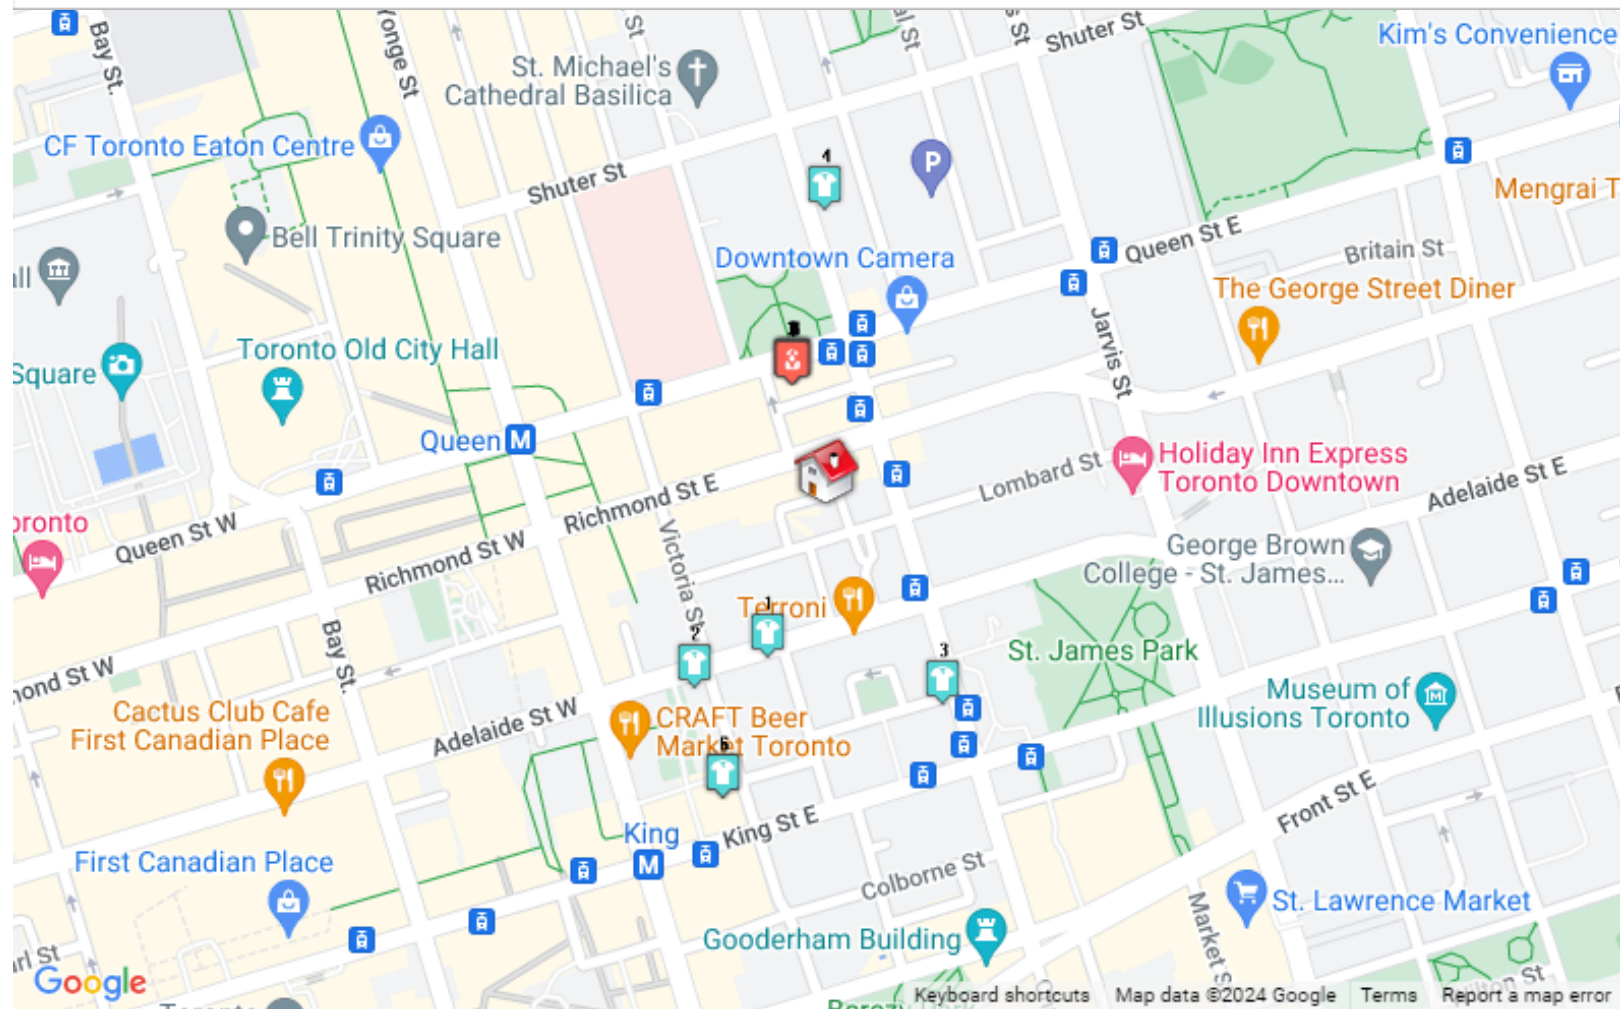

Doctors

1. St. Michael's Hospital - Pediatric Clini
  St. Michael's Health Centre, 2nd Floor,
  Dist.: 0.11 km
2. Dr. Rob Stewart
  61 Queen Street East, Toronto
  Dist.: 0.11 km
3. Dr. Lawrence Leiter
  61 Queen Street East 7th Floor, Toronto
  Dist.: 0.11 km
4. St Michael's Health Centre
  61 Queen Street East, Toronto
  Dist.: 0.11 km
5. Dr. Yee-Ling Chang
  61 Queen Street East, Toronto
  Dist.: 0.11 km
6. St Michael's Hospital Academic Family He
  61 Queen Street East #3, Toronto
  Dist.: 0.11 km

Dry Cleaners

1. Victoria Dry Cleaner
  36 Toronto Street, Toronto
  Dist.: 0.14 km
2. Elite Dry Cleaners and Alteration
  25 Adelaide Street East #112, Toronto
  Dist.: 0.19 km
3. King's Cleaners
  92 King Street East, Toronto
  Dist.: 0.20 km
4. Sketchley Cleaners
  159 Church Street, Toronto
  Dist.: 0.25 km
5. White Mop Housekeeping Services Inc.
  18 King Street East Suite #1400, Toronto
  Dist.: 0.26 km
6. Toronto Steam n' Clean
  18 King Street East Suite 1400, Toronto
  Dist.: 0.26 km

What is in your neighbourhood?

Schools
Groceries
Shopping
Dry Cleaners
Veterinarians

Medical
Banks
Tennis
Child Care
Ice Rinks

And more.....