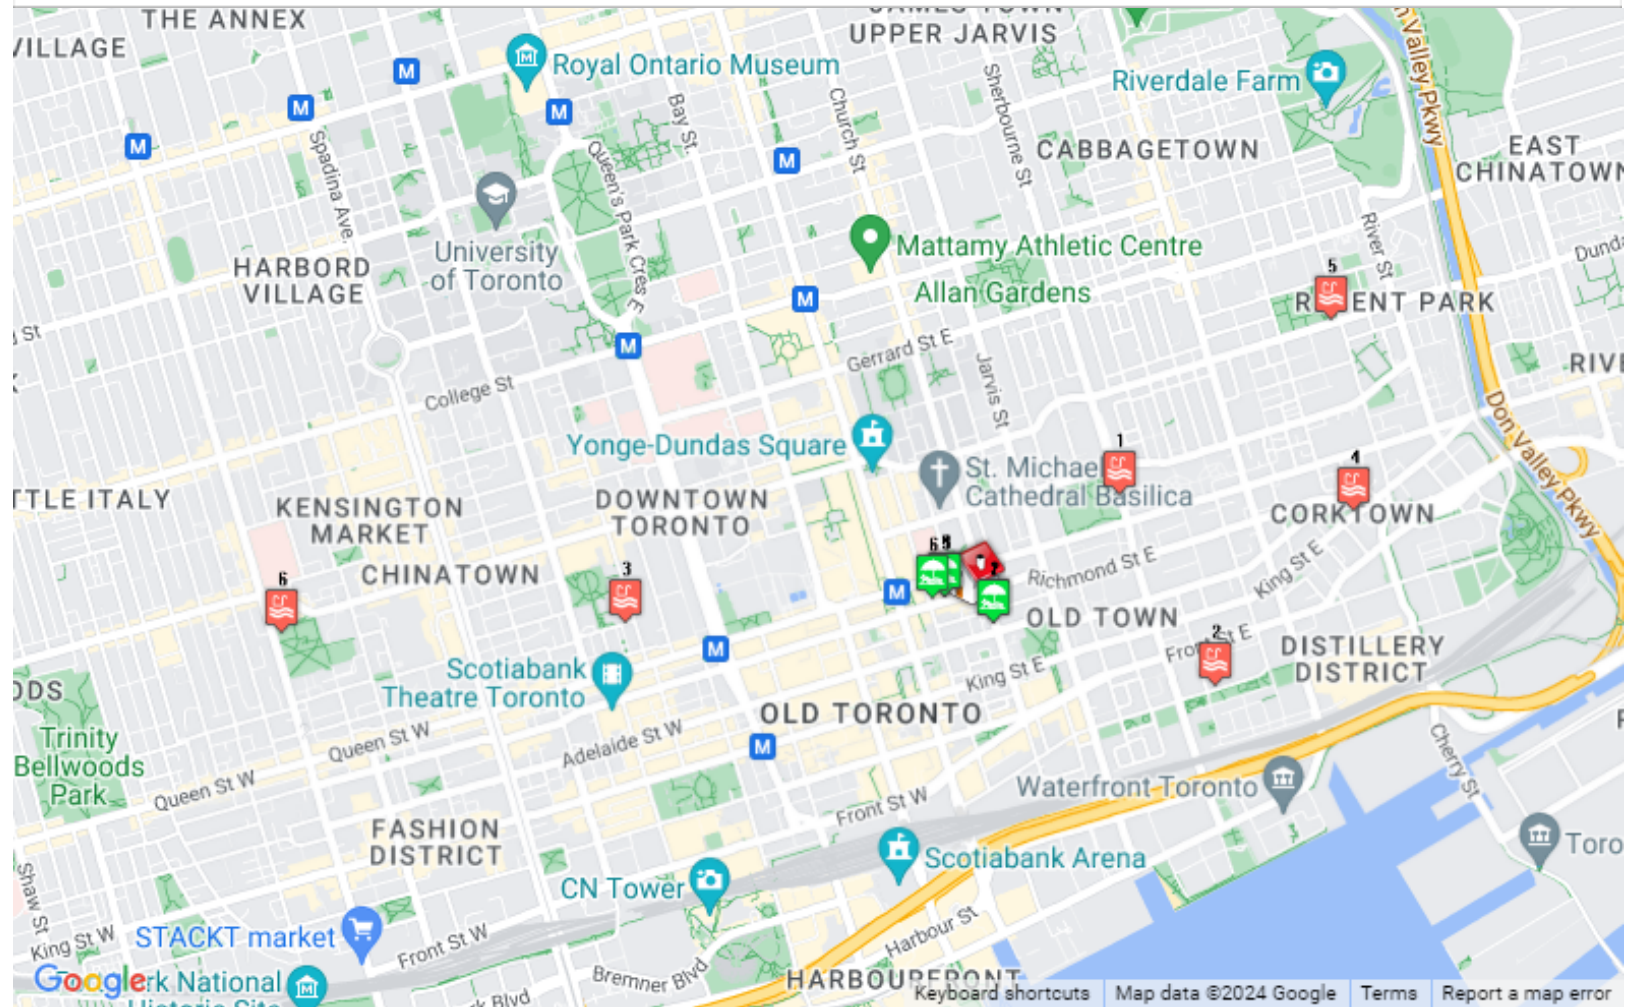

## Dry Cleaners

1. Victoria Dry Cleaner  
36 Toronto Street, Toronto  
Dist.: 0.14 km
2. Elite Dry Cleaners and Alteration  
25 Adelaide Street East #112, Toronto  
Dist.: 0.19 km
3. King's Cleaners  
92 King Street East, Toronto  
Dist.: 0.20 km
4. Sketchley Cleaners  
159 Church Street, Toronto  
Dist.: 0.25 km
5. White Mop Housekeeping Services Inc.  
18 King Street East Suite #1400, Toronto  
Dist.: 0.26 km
6. Toronto Steam n' Clean  
18 King Street East Suite 1400, Toronto  
Dist.: 0.26 km

## Shopping Centres

1. Merry Hill Shopping Mall Canada  
119 Yonge Street, Toronto  
Dist.: 0.22 km
2. DECORTÉ Cosmetics  
Hudson's Bay Queen Street, 176 Yonge Str  
Dist.: 0.29 km
3. Capital City Shopping Centre Limited  
110 Yonge Street Suite 1001, Toronto  
Dist.: 0.30 km
4. HBC QUEEN ST  
Hudson's Bay Queen Street, 176 Yonge Str  
Dist.: 0.34 km
5. CF Toronto Eaton Centre  
220 Yonge Street, Toronto  
Dist.: 0.47 km
6. Shipping/Receiving: Toronto Eaton Centre  
489 Bay Street, Toronto  
Dist.: 0.58 km

## What is in your neighbourhood?

Schools  
Groceries  
Shopping  
Dry Cleaners  
Veterinarians

Medical  
Banks  
Tennis  
Child Care  
Ice Rinks

And more.....

## Salons / Spas

1. MOOI  
98 Church Street, Toronto  
Dist.: 0.09 km
2. D'S Beauty Studio  
98 Church Street, Toronto  
Dist.: 0.09 km
3. Court Inks  
40 Richmond Street East, Toronto  
Dist.: 0.10 km
4. Lashes by Keiko/ SAKURA LASHES  
40 Richmond Street East, Toronto  
Dist.: 0.10 km
5. Violet & Co.  
40 Richmond Street East, Toronto  
Dist.: 0.10 km
6. One O Five Hair Studio & Spa  
105 Victoria Street, Toronto  
Dist.: 0.14 km