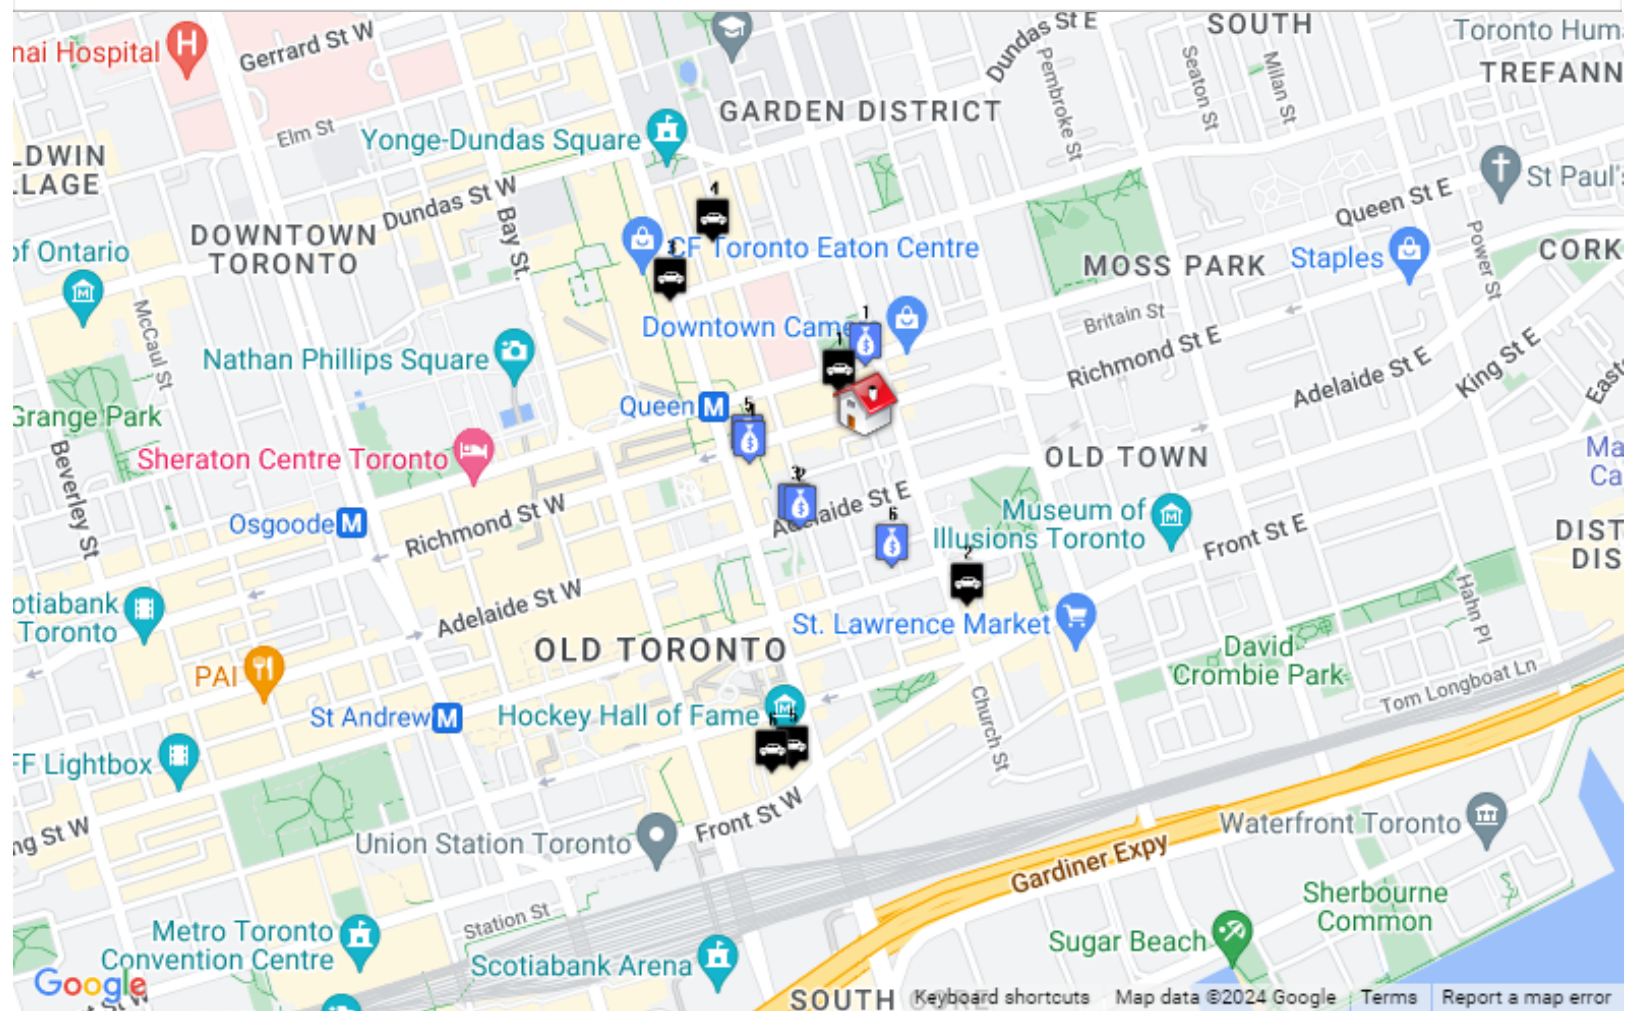

## Grocery Stores

1. Rabba Fine Foods  
85 Victoria Street, Toronto  
Dist.: 0.11 km
2. Super Parsian  
125 Queen Street East, Toronto  
Dist.: 0.25 km
3. Saks Food Hall by Pusateri's - Eaton Cen  
Hudson's Bay Queen Street, 176 Yonge Str  
Dist.: 0.34 km
4. Metro  
80 Front Street East, Toronto  
Dist.: 0.40 km
5. The Market by Longo's at Brookfield Plac  
181 Bay Street, Toronto  
Dist.: 0.56 km
6. The Market by Longo's at First Canadian  
100 King Street West, Toronto  
Dist.: 0.64 km

## Medical Clinics

1. Metro Central Ultrasound  
27 Queen St East, Toronto  
Dist.: 0.19 km
2. Traveller's Medical Service and Geograph  
372 Bay St, Toronto  
Dist.: 0.44 km
3. Traveller's Medical Service and Geograph  
401-372 Bay St, Toronto  
Dist.: 0.44 km
4. Aches and Pains Sports Medicine and Phys  
100 King W, Toronto  
Dist.: 0.55 km
5. First Canadian Medical Centre  
100 King W, Toronto  
Dist.: 0.55 km
6. Adelaide Health Clinic  
First Canadian Place, Toronto  
Dist.: 0.56 km

## Pharmacies

1. Woodgreen Pharmacy  
69 Queen Street East, Toronto  
Dist.: 0.11 km
2. Main Drug Mart  
61 Queen Street East, Toronto  
Dist.: 0.12 km
3. St. Michael's Hospital Prescription Care  
St. Michael's Hospital, B1 (Ground Floor)  
Dist.: 0.17 km
4. First Nations Pharmacy  
121 Yonge Street, Toronto  
Dist.: 0.22 km
5. Rexall  
159 Yonge Street, Toronto  
Dist.: 0.23 km
6. Pharmacare Medical Group  
13311 Yonge Street #107, Toronto  
Dist.: 0.24 km

## What is in your neighbourhood?

Schools  
Groceries  
Shopping  
Dry Cleaners  
Veterinarians

Medical Banks  
Tennis  
Child Care  
Ice Rinks

And more.....