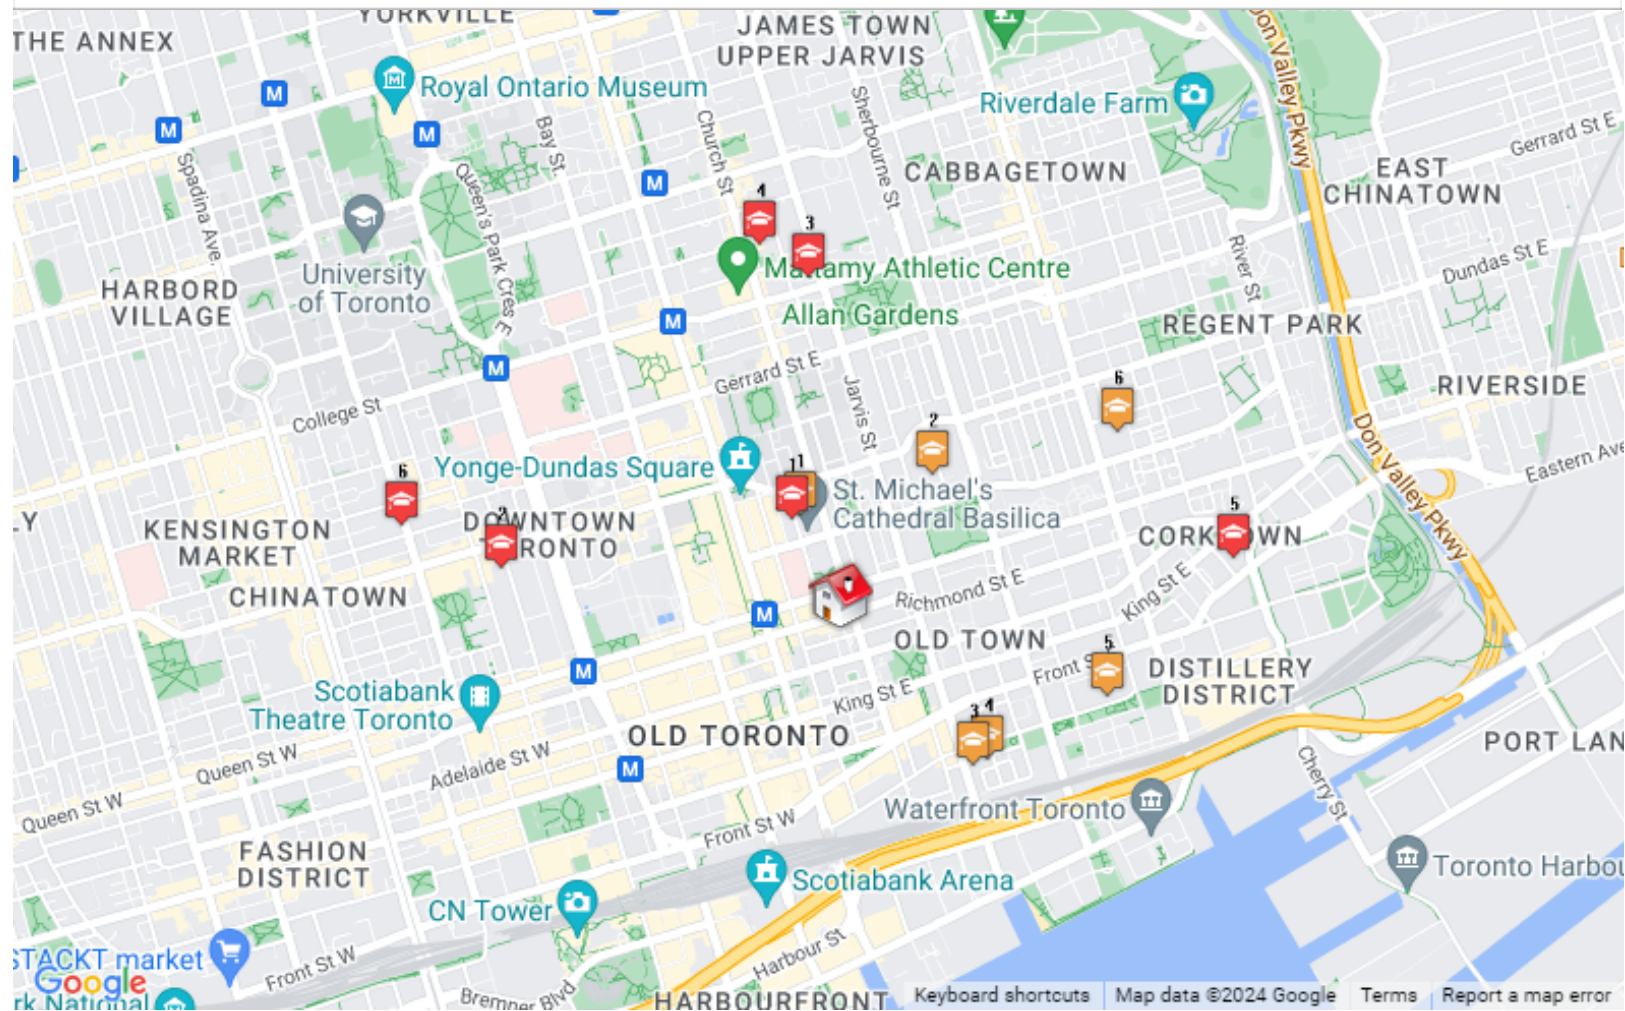

Schools Elementary

1. St Michael's Choir (Jr) School
  66 Bond St, Toronto
  Rating: 9.20 - Dist.: 0.40 km
2. École élémentaire Gabrielle-Roy
  14 rue Pembroke, Toronto
  Rating: 7.00 - Dist.: 0.61 km
3. Downtown Alternative School
  85 Lower Jarvis St, Toronto
  Dist.: 0.65 km
4. St Michael Catholic School
  50 George St S, Toronto
  Dist.: 0.67 km
5. Market Lane Junior and Senior Public School
  246 The Esplanade, Toronto
  Rating: 4.40 - Dist.: 0.94 km
6. Regent Park/Duke of York Junior Public School
  20 Regent St, Toronto
  Dist.: 1.15 km

Schools Secondary

1. St Michael's Choir (Sr) School
  67 Bond St, Toronto
  Rating: 10.00 - Dist.: 0.40 km
2. Contact Alternative School
  132 Saint Patrick St, Toronto
  Dist.: 1.17 km
3. Collège français secondaire
  100 rue Carlton, Toronto
  Rating: 3.90 - Dist.: 1.20 km
4. Native Learning Centre
  83 Alexander St, Toronto
  Dist.: 1.33 km
5. Inglenook Community School
  19 Sackville St, Toronto
  Dist.: 1.36 km
6. Heydon Park Secondary School
  70 D'Arcy St, Toronto
  Dist.: 1.53 km

What is in your neighbourhood?

Schools	Medical
Groceries	Banks
Shopping	Tennis
Dry Cleaners	Child Care
Veterinarians	Ice Rinks

And more.....