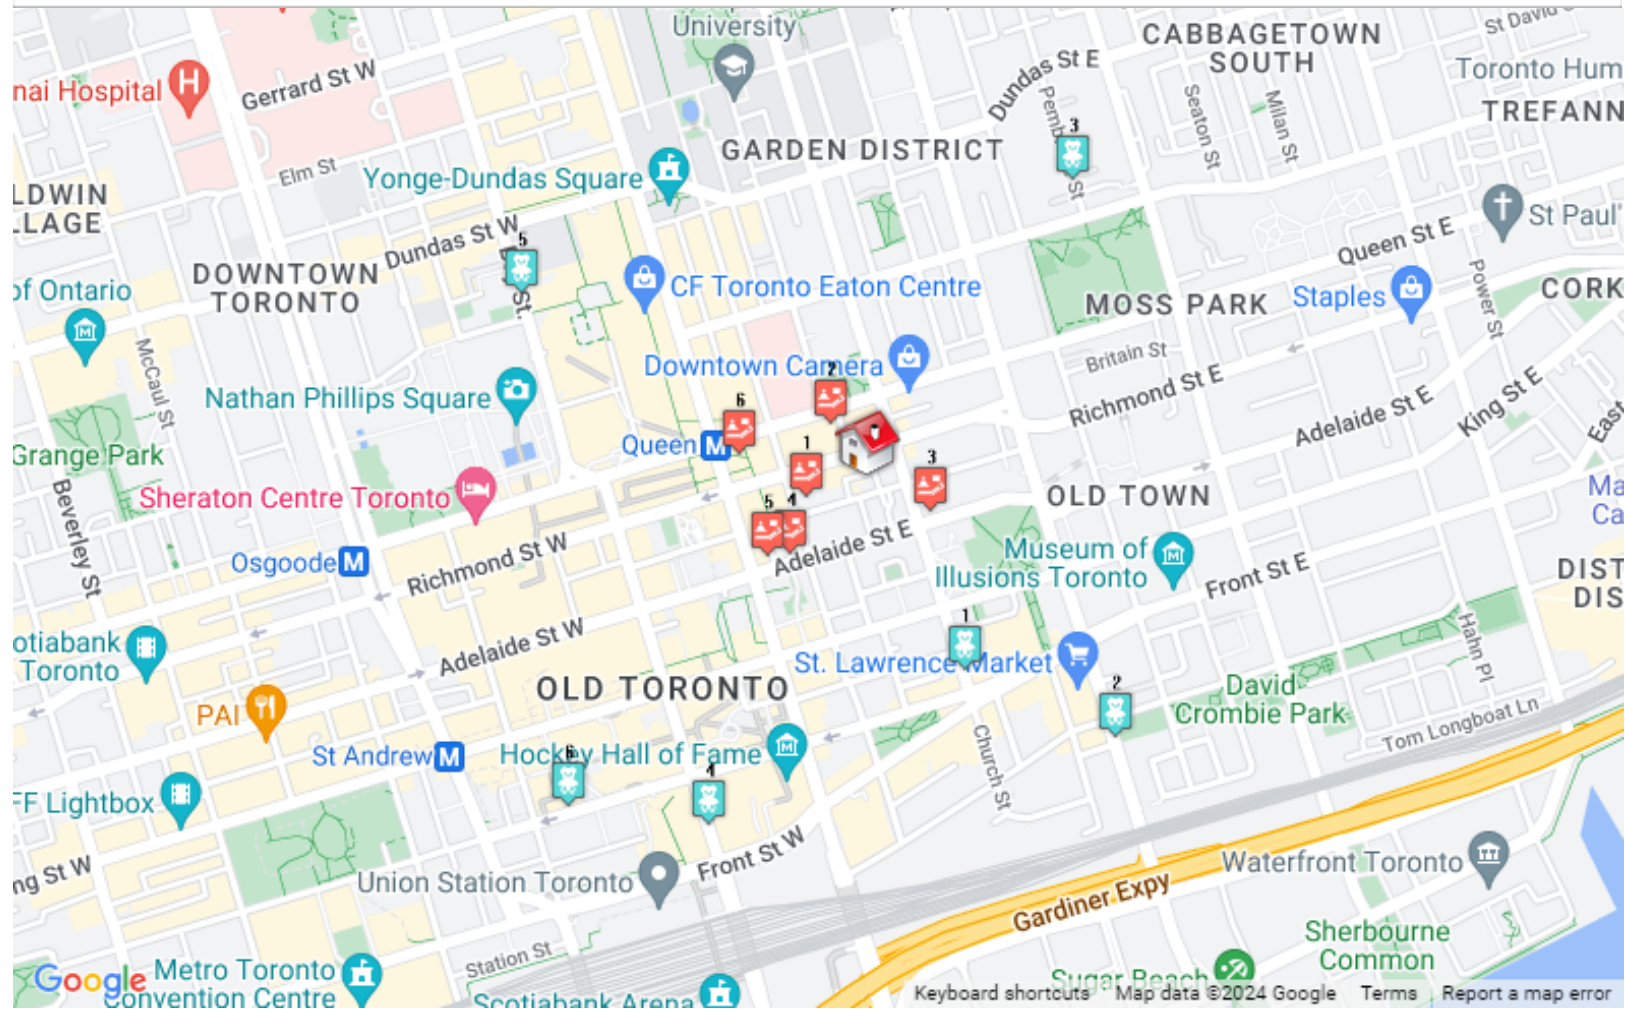

**What is in your neighbourhood?**

Schools  
Groceries  
Shopping  
Dry Cleaners  
Veterinarians

Medical  
Banks  
Tennis  
Child Care  
Ice Rinks

And more.....

## Day Care

1. Mckee Mckids  
35 Church Av, Toronto  
Dist.: 0.36 km
2. Brant Street Daycare-daf  
85 Lower Jarvis St, Toronto  
Dist.: 0.61 km
3. Garderie La Faran Dole  
14 Pembroke St, Toronto  
Dist.: 0.61 km
4. Bce Place Child Care Centre  
161 Bay St, Toronto  
Dist.: 0.65 km
5. Eaton Centre Child Care  
525 Bay St, Toronto  
Dist.: 0.67 km
6. Kids and Company  
95 Wellington St West, Toronto  
Dist.: 0.75 km

## Dentists

1. Lombard Dental  
2 Lombard Street, Toronto  
Dist.: 0.11 km
2. Dentistry On Queen East (Dr. John J. Man  
55 Queen Street East #403, Toronto  
Dist.: 0.11 km
3. City Oasis Dental  
corner Of Church And Adelaide, 82 Adelai  
Dist.: 0.12 km
4. Adelaide Dental  
20 Adelaide Street East #100, Toronto  
Dist.: 0.19 km
5. Dr. S. B. Kazim  
6 Adelaide Street East Suite 430, Toront  
Dist.: 0.22 km
6. Dr. Sidney Zucker  
1 Queen Street East Floor 21, Toronto  
Dist.: 0.22 km

## Dry Cleaners

1. Victoria Dry Cleaner  
36 Toronto Street, Toronto  
Dist.: 0.14 km
2. Elite Dry Cleaners and Alteration  
25 Adelaide Street East #112, Toronto  
Dist.: 0.19 km
3. King's Cleaners  
92 King Street East, Toronto  
Dist.: 0.20 km
4. Sketchley Cleaners  
159 Church Street, Toronto  
Dist.: 0.25 km
5. White Mop Housekeeping Services Inc.  
18 King Street East Suite #1400, Toronto  
Dist.: 0.26 km
6. Toronto Steam n' Clean  
18 King Street East Suite 1400, Toronto  
Dist.: 0.26 km