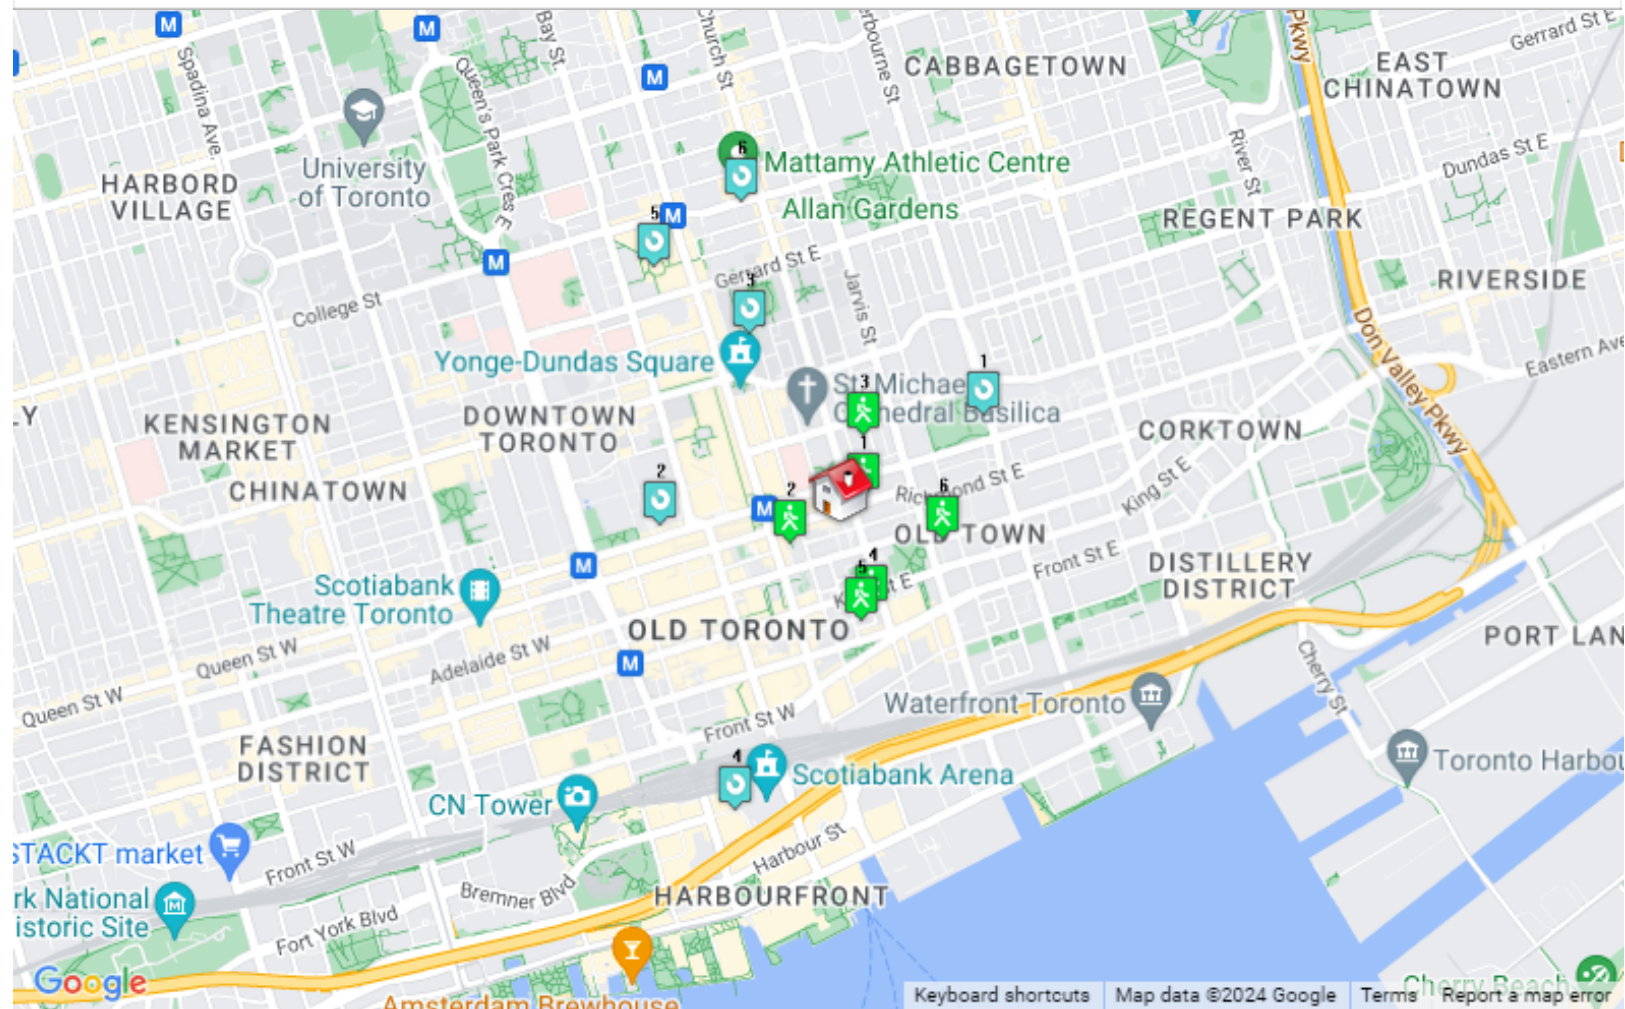

## Dry Cleaners

1. Victoria Dry Cleaner  
36 Toronto Street, Toronto  
Dist.: 0.14 km
2. Elite Dry Cleaners and Alteration  
25 Adelaide Street East #112, Toronto  
Dist.: 0.19 km
3. King's Cleaners  
92 King Street East, Toronto  
Dist.: 0.20 km
4. Sketchley Cleaners  
159 Church Street, Toronto  
Dist.: 0.25 km
5. White Mop Housekeeping Services Inc.  
18 King Street East Suite #1400, Toronto  
Dist.: 0.26 km
6. Toronto Steam n' Clean  
18 King Street East Suite 1400, Toronto  
Dist.: 0.26 km

## What is in your neighbourhood?

Schools  
Groceries  
Shopping  
Dry Cleaners  
Veterinarians

Medical  
Banks  
Tennis  
Child Care  
Ice Rinks

And more.....

## Fitness

1. Placemadé  
78 Richmond Street East Unit 150, Toronto  
Dist.: 0.11 km
2. GoodLife Fitness Toronto 137 Yonge Street  
137 Yonge Street, Toronto  
Dist.: 0.18 km
3. 陈彦均家  
30 Mutual Street, Toronto  
Dist.: 0.30 km
4. Altitude Athletic Training  
56 Colborne Street, Toronto  
Dist.: 0.31 km
5. BeHot Yoga Toronto  
43 Colborne Street, Toronto  
Dist.: 0.34 km
6. 6S Fitness+  
209 Adelaide Street East, Toronto  
Dist.: 0.35 km