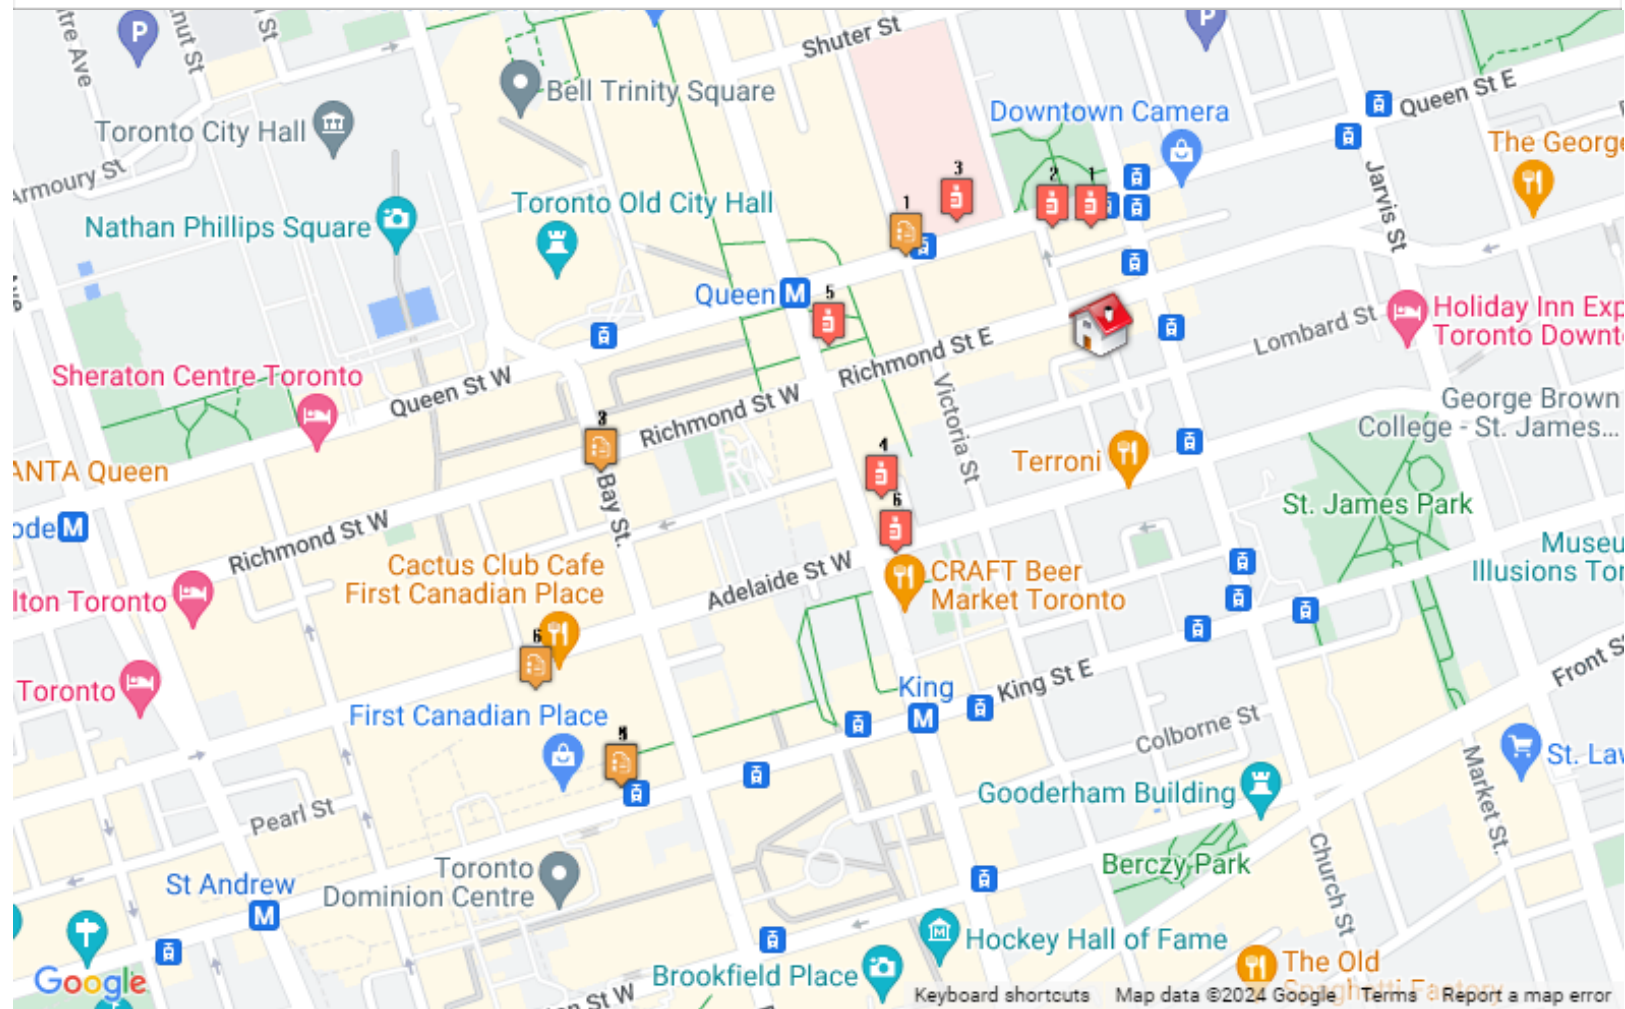

## Grocery Stores

1. Rabba Fine Foods  
85 Victoria Street, Toronto  
Dist.: 0.11 km
2. Super Parsian  
125 Queen Street East, Toronto  
Dist.: 0.25 km
3. Saks Food Hall by Pusateri's - Eaton Cen  
Hudson's Bay Queen Street, 176 Yonge Str  
Dist.: 0.34 km
4. Metro  
80 Front Street East, Toronto  
Dist.: 0.40 km
5. The Market by Longo's at Brookfield Plac  
181 Bay Street, Toronto  
Dist.: 0.56 km
6. The Market by Longo's at First Canadian  
100 King Street West, Toronto  
Dist.: 0.64 km

## What is in your neighbourhood?

Schools  
Groceries  
Shopping  
Dry Cleaners  
Veterinarians

Medical  
Banks  
Tennis  
Child Care  
Ice Rinks

And more.....

## Medical Clinics

1. Metro Central Ultrasound  
27 Queen St East, Toronto  
Dist.: 0.19 km
2. Traveller's Medical Service and Geograph  
372 Bay St, Toronto  
Dist.: 0.44 km
3. Traveller's Medical Service and Geograph  
401-372 Bay St, Toronto  
Dist.: 0.44 km
4. Aches and Pains Sports Medicine and Phys  
100 King W, Toronto  
Dist.: 0.55 km
5. First Canadian Medical Centre  
100 King W, Toronto  
Dist.: 0.55 km
6. Adelaide Health Clinic  
First Canadian Place, Toronto  
Dist.: 0.56 km

## Pharmacies

1. Woodgreen Pharmacy  
69 Queen Street East, Toronto  
Dist.: 0.11 km
2. Main Drug Mart  
61 Queen Street East, Toronto  
Dist.: 0.12 km
3. St. Michael's Hospital Prescription Care  
St. Michael's Hospital, B1 (Ground Floor)  
Dist.: 0.17 km
4. First Nations Pharmacy  
121 Yonge Street, Toronto  
Dist.: 0.22 km
5. Rexall  
159 Yonge Street, Toronto  
Dist.: 0.23 km
6. Pharmacare Medical Group  
13311 Yonge Street #107, Toronto  
Dist.: 0.24 km