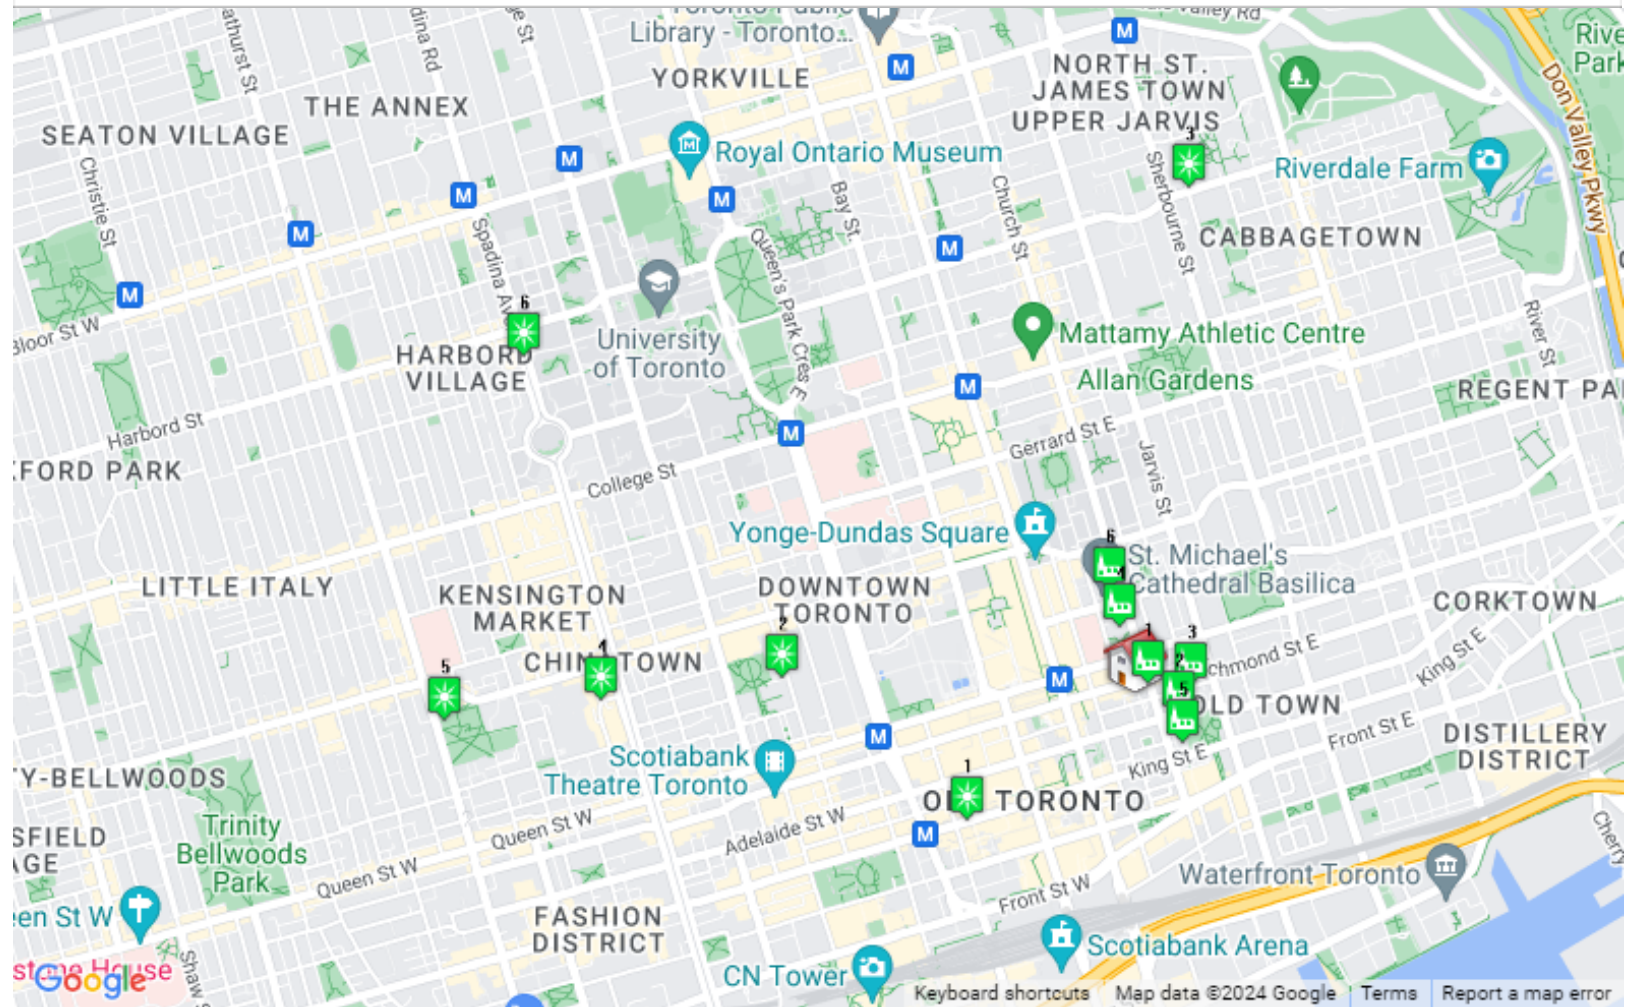

## Liquor / Beer / Wine

1. Wine Rack  
67 Shuter Street, Toronto  
Dist.: 0.33 km
2. LCBO  
4 King Street West, Toronto  
Dist.: 0.34 km
3. C'est What? Inc.  
67 Front Street East, Toronto  
Dist.: 0.43 km
4. LCBO  
87 Front Street East, Toronto  
Dist.: 0.45 km
5. Wine Academy  
67 Richmond Street West, Toronto  
Dist.: 0.49 km
6. The Wine Shop and Tasting Room  
93 Front Street East, Toronto  
Dist.: 0.51 km

## Movie Theatres

1. Imagine Cinemas Market Square  
80 Front Street East, Toronto  
Dist.: 0.38 km
2. Cineplex Cinemas Yonge-Dundas and VIP  
10 Dundas Street East #402, Toronto  
Dist.: 0.66 km
3. Play TV Pass  
218 Milan Street, Toronto  
Dist.: 0.92 km
4. Imagine Cinemas Carlton Cinema  
20 Carlton Street, Toronto  
Dist.: 1.16 km
5. Jackman Hall  
317 Dundas Street West, Toronto  
Dist.: 1.27 km
6. Scotiabank Theatre Toronto  
259 Richmond Street West, Toronto  
Dist.: 1.27 km

## What is in your neighbourhood?

Schools  
Groceries  
Shopping  
Dry Cleaners  
Veterinarians

Medical  
Banks  
Tennis  
Child Care  
Ice Rinks

And more.....

## Places of Worship

1. Faith church  
TK) chengalpattu(DT) Tamil nadu, 120 Chu  
Dist.: 0.05 km
2. Anglican Diocese of Toronto  
135 Adelaide Street East, Toronto  
Dist.: 0.16 km
3. RCCG Christ's Tribe  
100 Lombard Street Unit 103, Toronto  
Dist.: 0.19 km
4. Metropolitan United Church  
56 Queen Street East, Toronto  
Dist.: 0.23 km
5. The Cathedral Church of St. James  
106 King Street East, Toronto  
Dist.: 0.23 km
6. St. Michael's Cathedral Basilica  
65 Bond Street, Toronto  
Dist.: 0.36 km