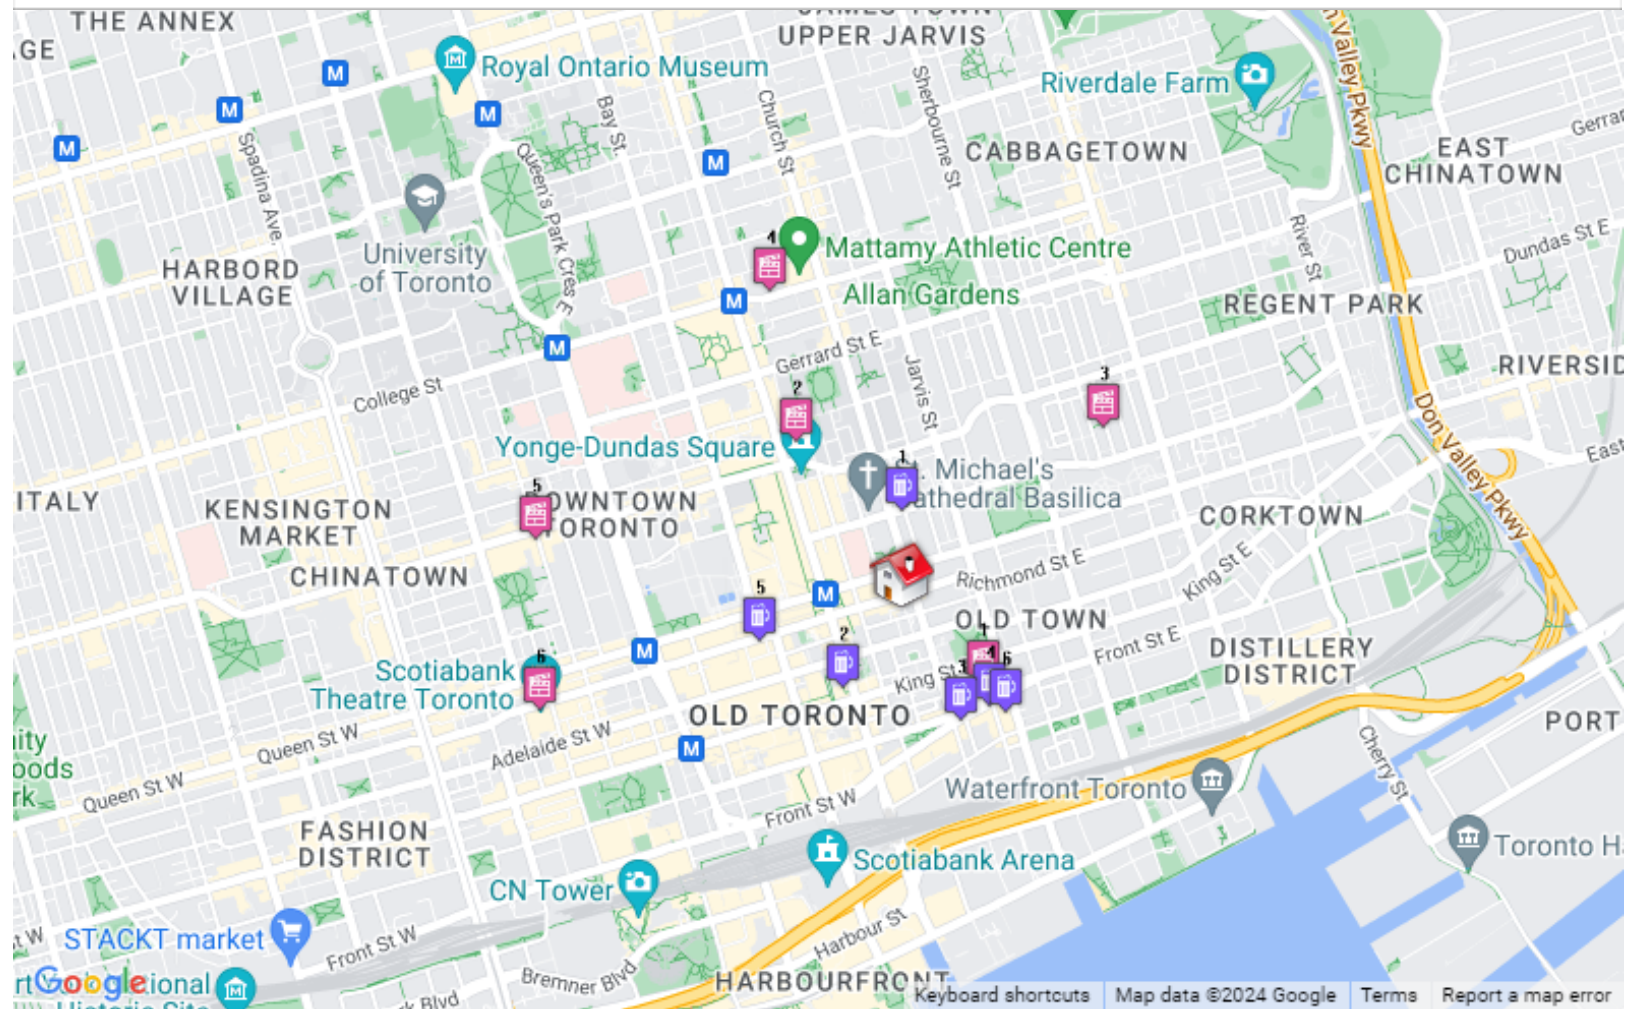

## Dry Cleaners

1. Victoria Dry Cleaner  
36 Toronto Street, Toronto  
Dist.: 0.14 km
2. Elite Dry Cleaners and Alteration  
25 Adelaide Street East #112, Toronto  
Dist.: 0.19 km
3. King's Cleaners  
92 King Street East, Toronto  
Dist.: 0.20 km
4. Sketchley Cleaners  
159 Church Street, Toronto  
Dist.: 0.25 km
5. White Mop Housekeeping Services Inc.  
18 King Street East Suite #1400, Toronto  
Dist.: 0.26 km
6. Toronto Steam n' Clean  
18 King Street East Suite 1400, Toronto  
Dist.: 0.26 km

## Ice Rinks

1. Moss Park Arena  
140-150 Sherbourne St, Toronto  
Dist.: 0.61 km
2. Nathan Philips Square Rink (outdoor)  
100-114 Queen St W, Toronto  
Dist.: 0.61 km
3. Ryerson Rink (outdoor)  
25 Gould St, Toronto  
Dist.: 0.71 km
4. Air Canada Centre  
55 Bremner Blvd, Toronto  
Dist.: 1.04 km
5. Barbara Ann Scott Rink (outdoor)  
761 Bay St, Toronto  
Dist.: 1.08 km
6. Maple Leaf Gardens (historic)  
60 Carlton St, Toronto  
Dist.: 1.14 km

## What is in your neighbourhood?

Schools  
Groceries  
Shopping  
Dry Cleaners  
Veterinarians

Medical  
Banks  
Tennis  
Child Care  
Ice Rinks

And more.....

## Liquor / Beer / Wine

1. Wine Rack  
67 Shuter Street, Toronto  
Dist.: 0.33 km
2. LCBO  
4 King Street West, Toronto  
Dist.: 0.34 km
3. C'est What? Inc.  
67 Front Street East, Toronto  
Dist.: 0.43 km
4. LCBO  
87 Front Street East, Toronto  
Dist.: 0.45 km
5. Wine Academy  
67 Richmond Street West, Toronto  
Dist.: 0.49 km
6. The Wine Shop and Tasting Room  
93 Front Street East, Toronto  
Dist.: 0.51 km