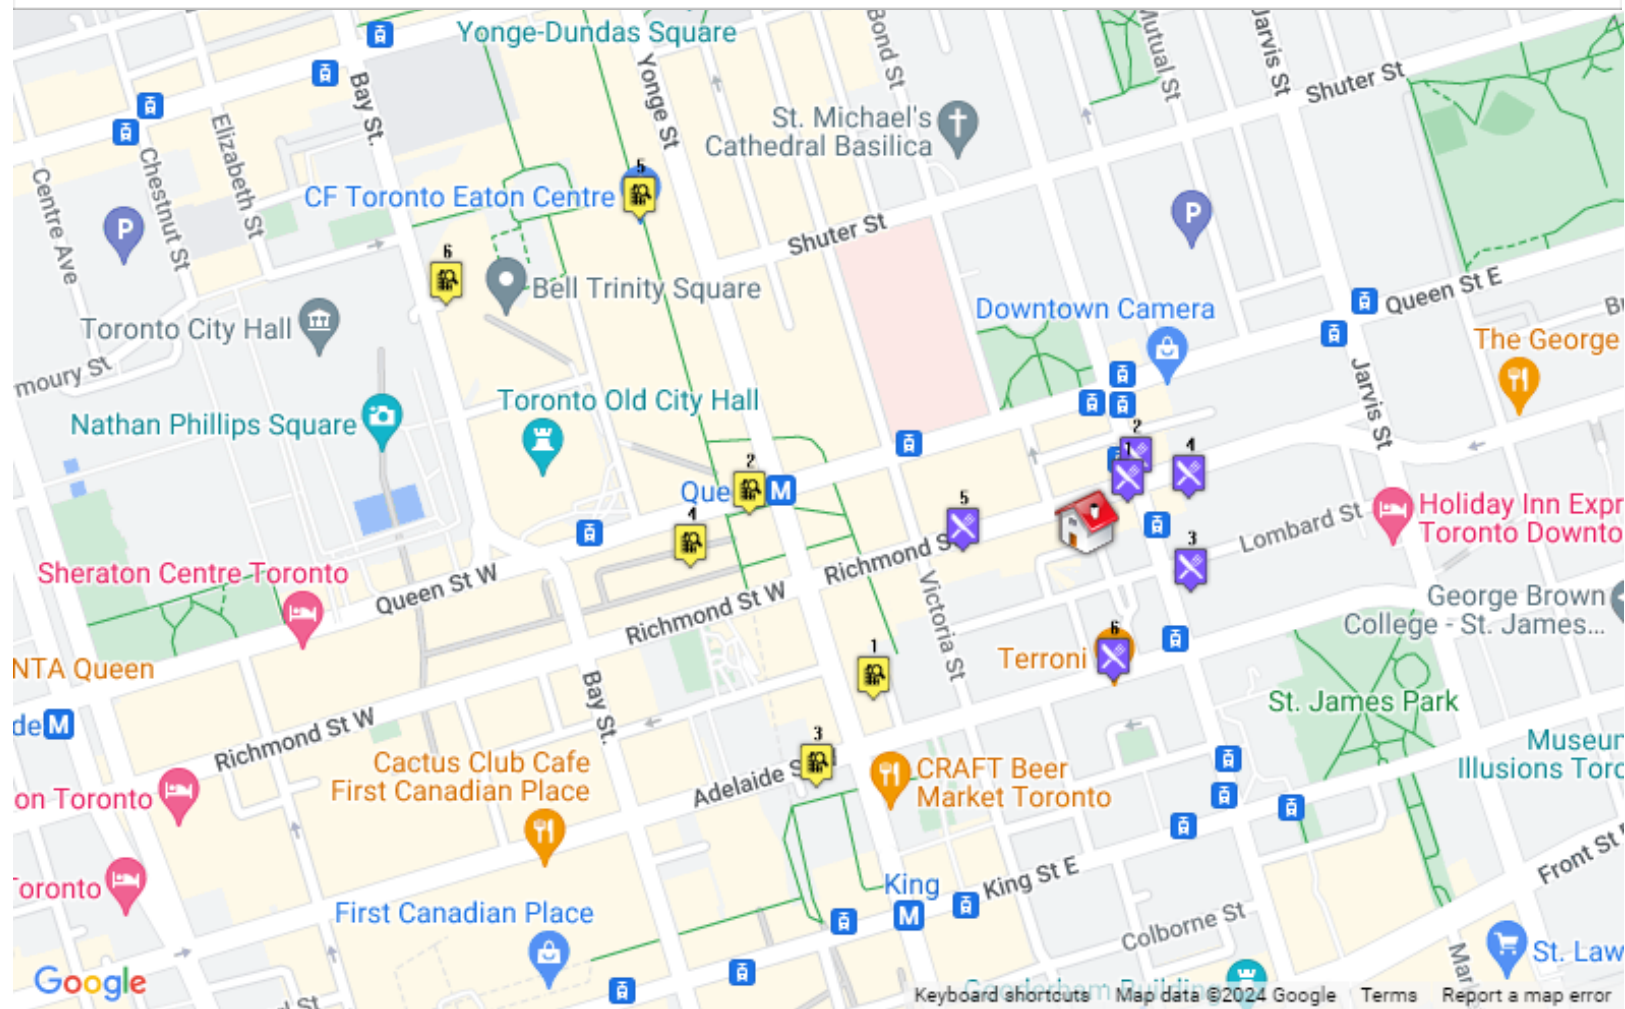

Restaurants

1. McVeigh's Irish Pub
  124 Church Street, Toronto
  Dist.: 0.06 km
2. K&K Meal Prep and Catering
  61 Richmond Street East, Toronto
  Dist.: 0.08 km
3. Gyu-Kaku Japanese BBQ
  81 Church Street, Toronto
  Dist.: 0.09 km
4. Domino's Pizza
  67 Richmond Street East, Toronto
  Dist.: 0.10 km
5. Slab Burgers | The Slab Pizza (GK) (Comi)
  19 Richmond Street East, Toronto
  Dist.: 0.10 km
6. Terroni
  57 Adelaide Street East, Toronto
  Dist.: 0.11 km

Shopping Centres

1. Merry Hill Shopping Mall Canada
  119 Yonge Street, Toronto
  Dist.: 0.22 km
2. DECORTÉ Cosmetics
  Hudson's Bay Queen Street, 176 Yonge Str
  Dist.: 0.29 km
3. Capital City Shopping Centre Limited
  110 Yonge Street Suite 1001, Toronto
  Dist.: 0.30 km
4. HBC QUEEN ST
  Hudson's Bay Queen Street, 176 Yonge Str
  Dist.: 0.34 km
5. CF Toronto Eaton Centre
  220 Yonge Street, Toronto
  Dist.: 0.47 km
6. Shipping/Receiving: Toronto Eaton Centre
  489 Bay Street, Toronto
  Dist.: 0.58 km

What is in your neighbourhood?

Schools
Groceries
Shopping
Dry Cleaners
Veterinarians

Medical
Banks
Tennis
Child Care
Ice Rinks

And more.....