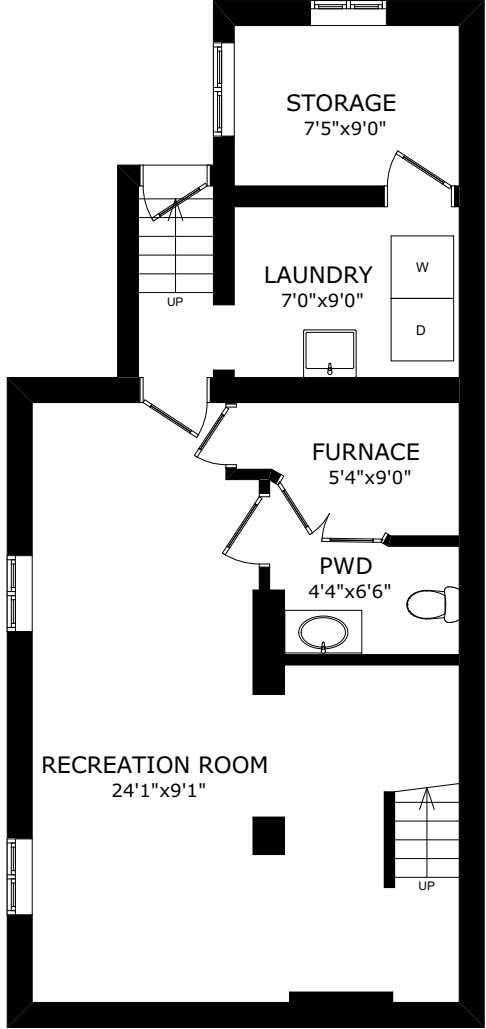

# 63 MARLEE AVE

MAIN FLOOR

SECOND FLOOR

BASEMENT

SIZE AND LAYOUT ARE APPROXIMATE, BUYER TO VERIFY SIZES. WWW.HOUSSMAX.CA