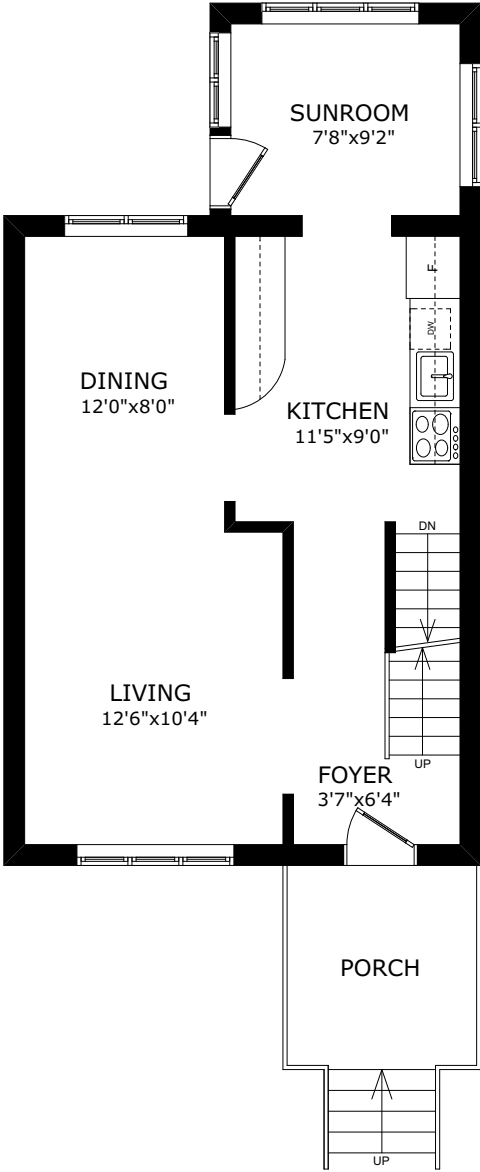

# 63 MARLEE AVE

MAIN FLOOR

SECOND FLOOR

BASEMENT

SIZE AND LAYOUT ARE APPROXIMATE, BUYER TO VERIFY SIZES. WWW.HOUSSMAX.CA