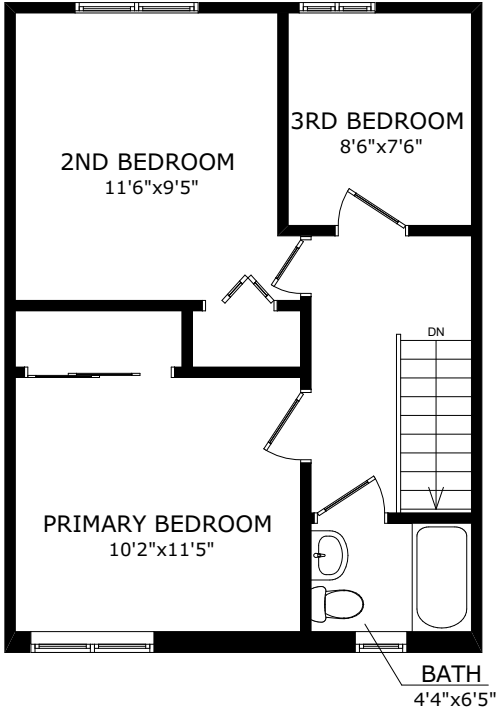

# 63 MARLEE AVE

MAIN FLOOR

SECOND FLOOR

BASEMENT

SIZE AND LAYOUT ARE APPROXIMATE, BUYER TO VERIFY SIZES. WWW.HOUSSMAX.CA