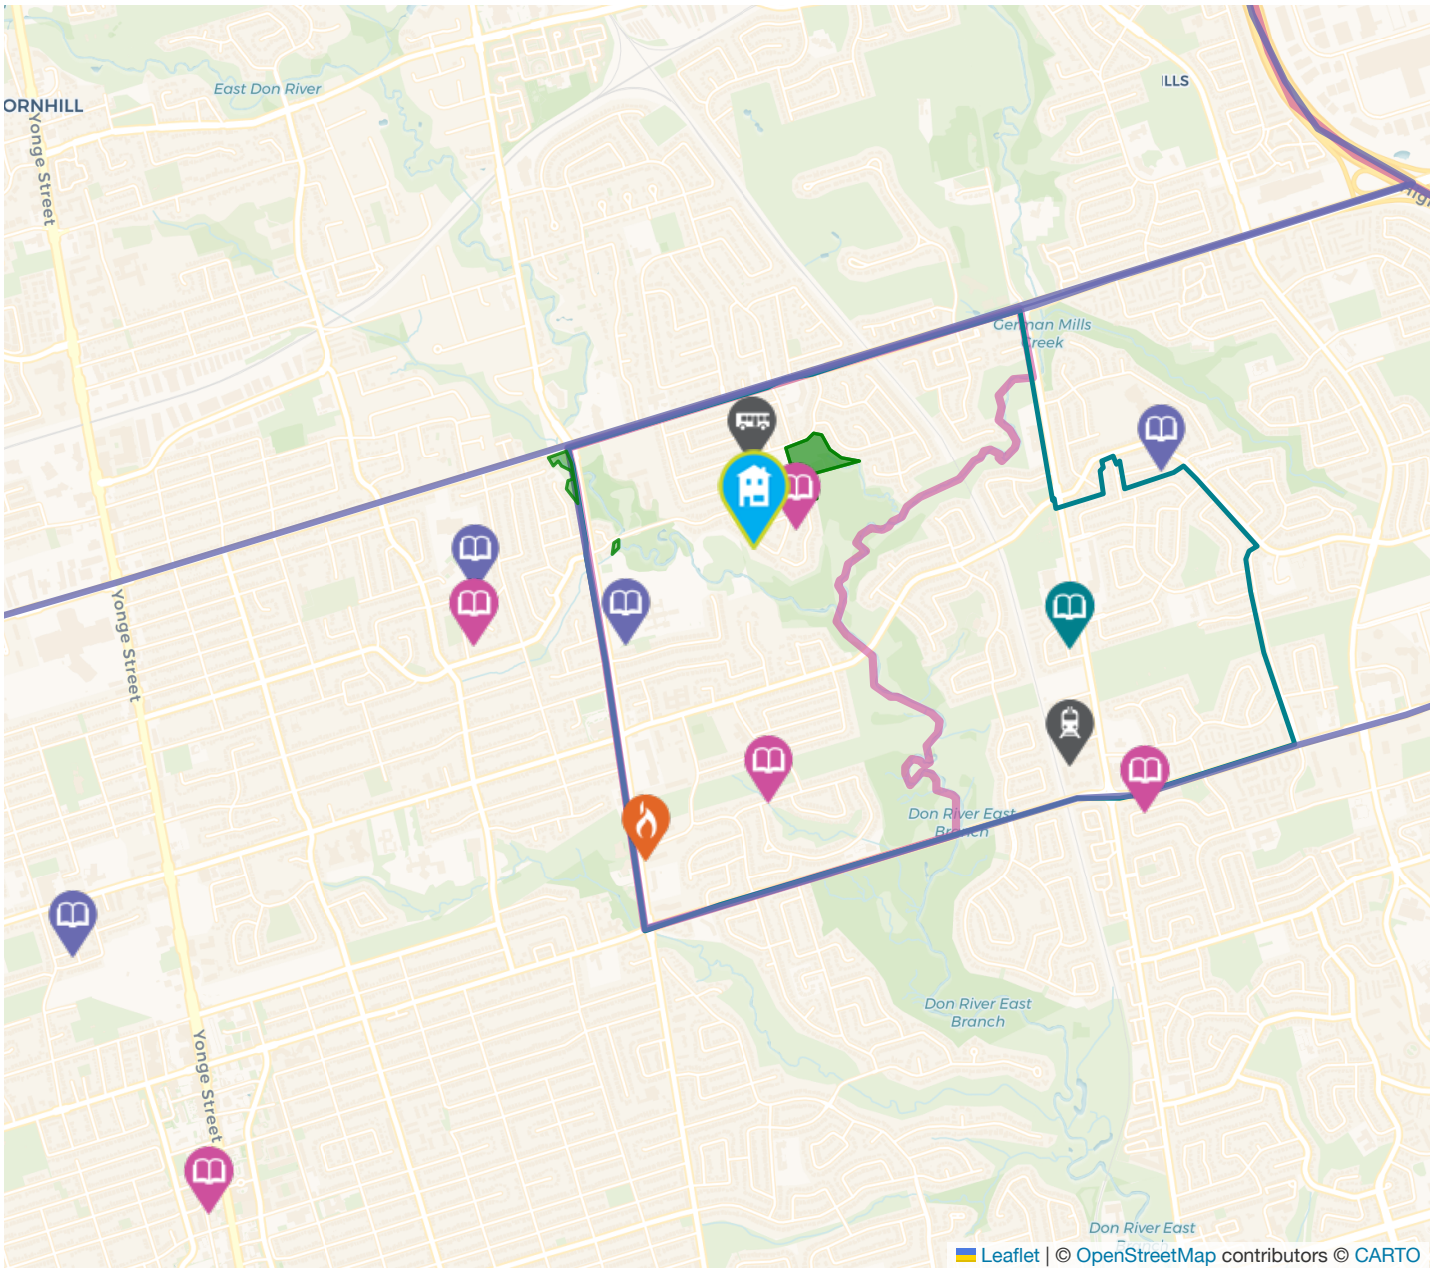

## The nearest police facility is 32 Division

4.09 KM away

**Address** 30 Ellerslie Ave, Toronto, ON, M2N 1X8, Canada

<http://www.torontopolice.on.ca/d32/>

Leaflet | © OpenStreetMap contributors © CARTO

- Elementary Schools
- Middle Schools
- High Schools
- Transit
- Safety
- Elementary Attendance Zone
- Middle Attendance Zone
- High Attendance Zone
- Parks