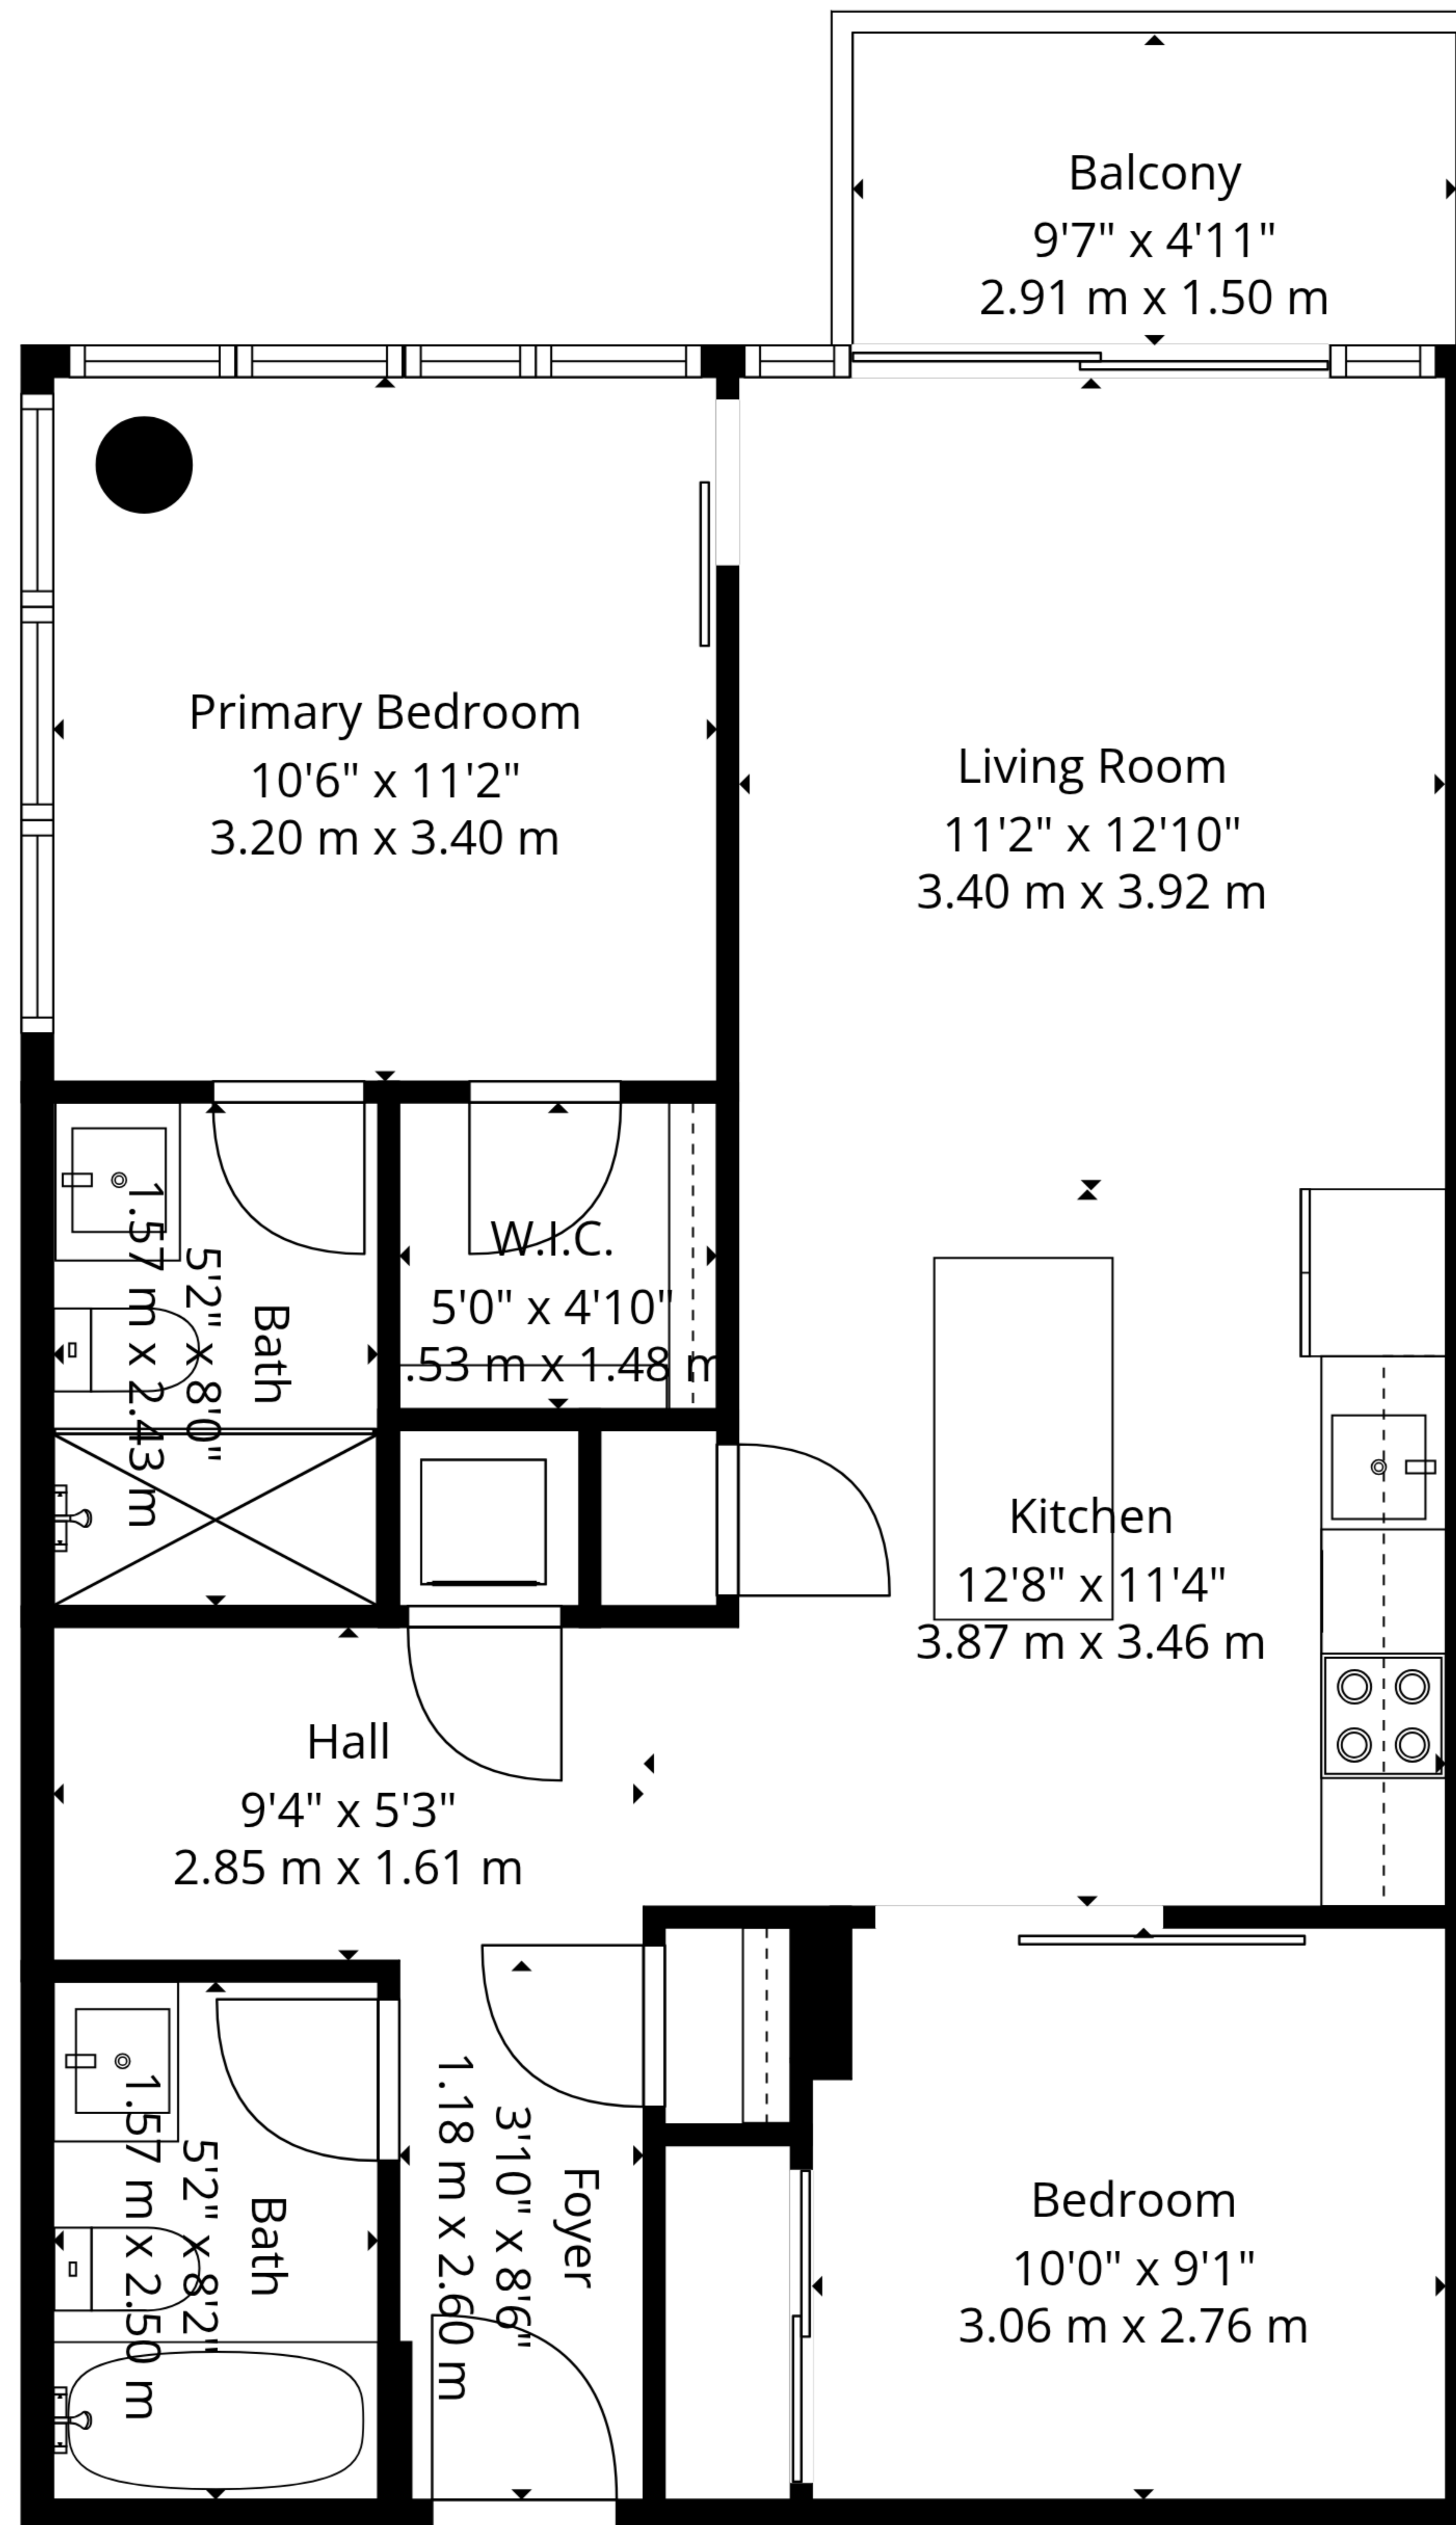

TOTAL: 740 sq. ft, 69 m2

1st floor: 740 sq. ft, 69 m2

EXCLUDED AREAS: BALCONY: 47 sq. ft, 4 m2, WALLS: 57 sq. ft, 5 m2

TOTAL: 740 sq. ft, 69 m2

1st floor: 740 sq. ft, 69 m2

EXCLUDED AREAS: BALCONY: 47 sq. ft, 4 m2, WALLS: 57 sq. ft, 5 m2